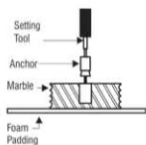

WALL HUNG BASIN

As per shown in the picture, the rag bolt must be grouted into the cement/concrete wall. The bolts must be fixed to the cement/concrete wall. Allow setting & checking than install it using nut and washer.

COUNTER WASHBASIN

At the beginning

1. A skilled or experienced person should install counter lavatories.
2. Avoid using adhesive with this product.
3. Check the waste area and supply tubing if required.
4. Do not open the lavatory from its protective cation until you are ready for installation.
5. Please follow all local building and plumbing codes.

MATERIAL & TOOLS

Measure tape, Keyhole or saber saw, Hammer, Glasses, Rage or Paper toweling, Drill (1/2 dia, drill bit or larger), pencil, sealant, sharp knife or scissors.

INSTALLTION OF LAVATORY

Please Note : Please install it In a way that future removal from underneath the counter top is possible without damaging the counter top.

1. Please check the desired location for clearance between the back splash, faucel, Fixture and cabinet.
2. Please cut the template.
3. Please carefully trace the template on the counter top directed.
4. Please mark the faucet hole canterline on the counter top.
5. Please drill a 1/2'' pilot on the inside of the cut line.

For Wood Counter tops:

1. Mark and per-drill the wood screw holes at the locations shown on the template.
2. Waterproof any exposed areas of wood.

For Marble Counter tops:

1. Position the counter top upside down on foam padding to protect the surface. Mark and drill 3/6''holes 5/8'' deep at the locations shown on the template.
2. Use a setting tool and hammer to secure the anchors.

For All installations: