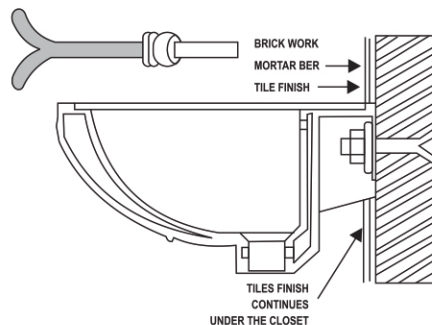

MRP : 1330

WASTE COUPLING - 3"
Suitable For Basin

MRP : 260

FLUSHING KIT - 8", 10"
Suitable For One Piece

MRP : 830

GASKET
Suitable For One Piece

MRP : 120

INLET OUTLET COUPLER
Suitable For Wall Hung

MRP : 90

QQ HINGES
Suitable For QQ Seat Cover

MRP : 100

SIDE CAP
Suitable For Wall Hung

MRP : 90

WALL HUNG BASIN

As per shown in the picture, the rag bolt must be grouted into the cement/concrete wall. The bolts must be fixed to the cement/concrete wall. Allow setting & checking than install it using nut and washer.